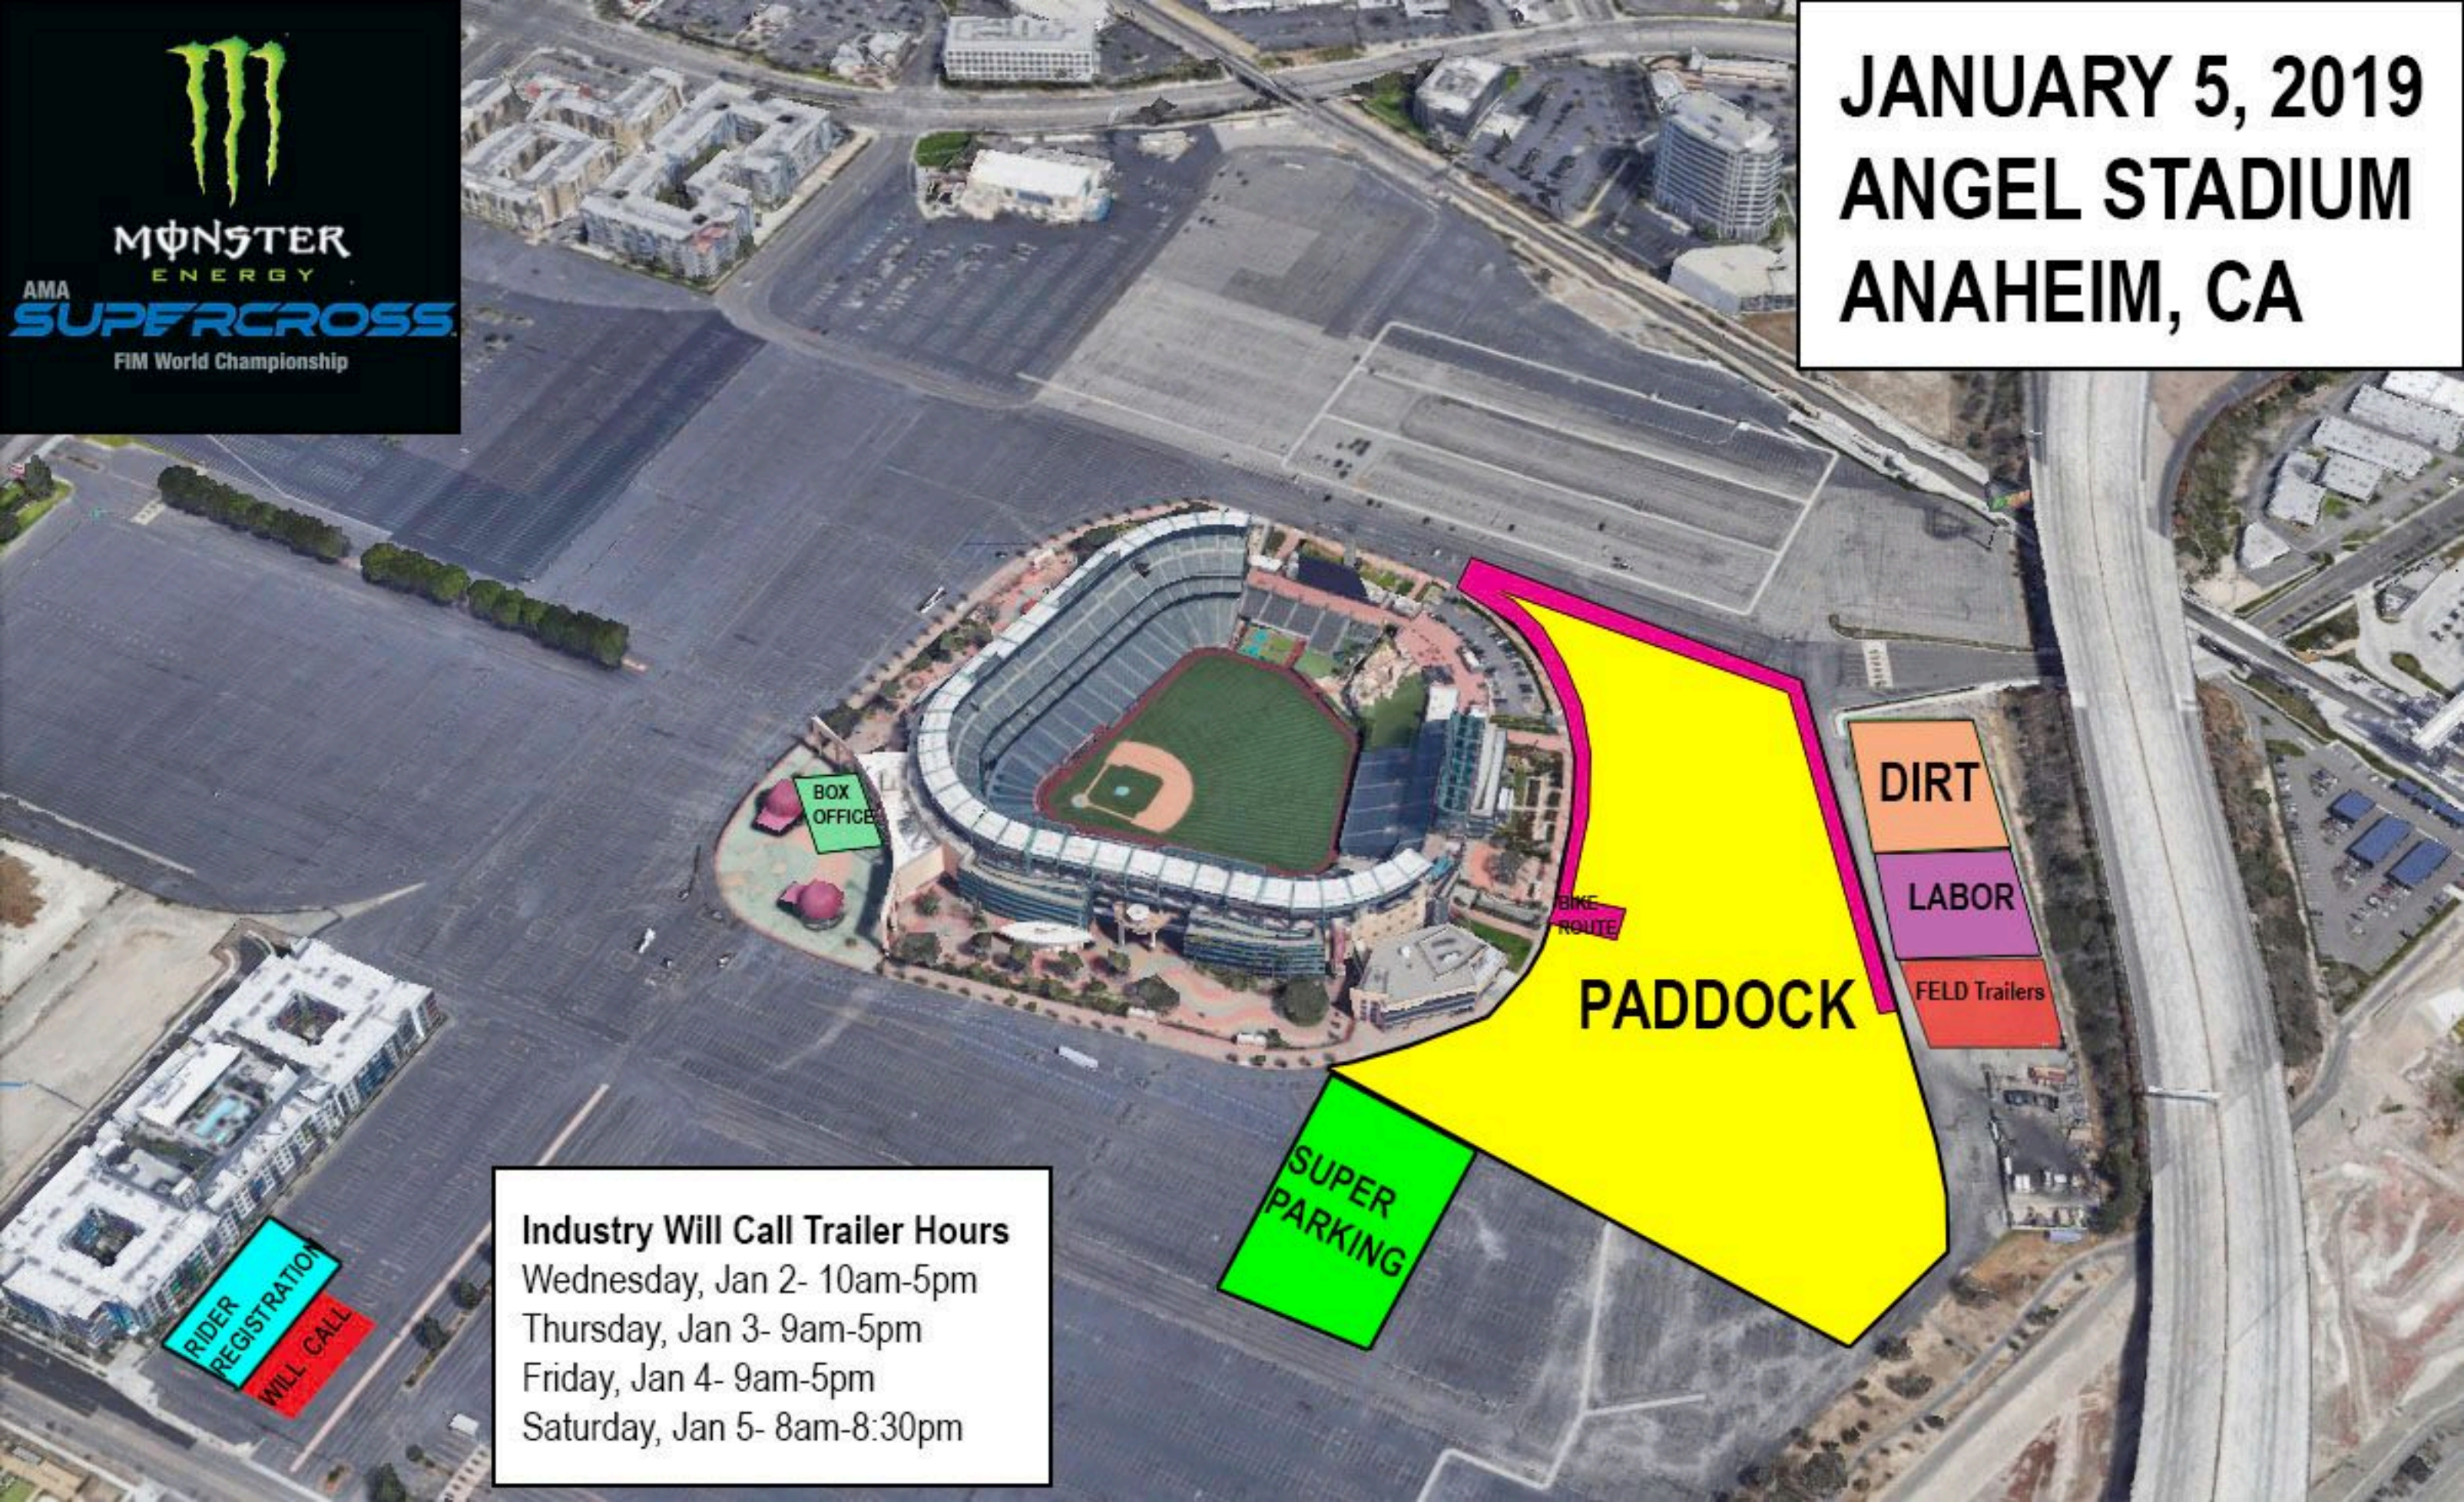

**JANUARY 5, 2019  
ANGEL STADIUM  
ANAHEIM, CA**

**Industry Will Call Trailer Hours**  
Wednesday, Jan 2- 10am-5pm  
Thursday, Jan 3- 9am-5pm  
Friday, Jan 4- 9am-5pm  
Saturday, Jan 5- 8am-8:30pm

**RIDER  
REGISTRATION**  
**WILL CALL**

**BOX  
OFFICE**

**BIKE  
ROUTE**

**PADDOCK**

**DIRT**  
**LABOR**  
**FELD Trailers**

**SUPER  
PARKING**