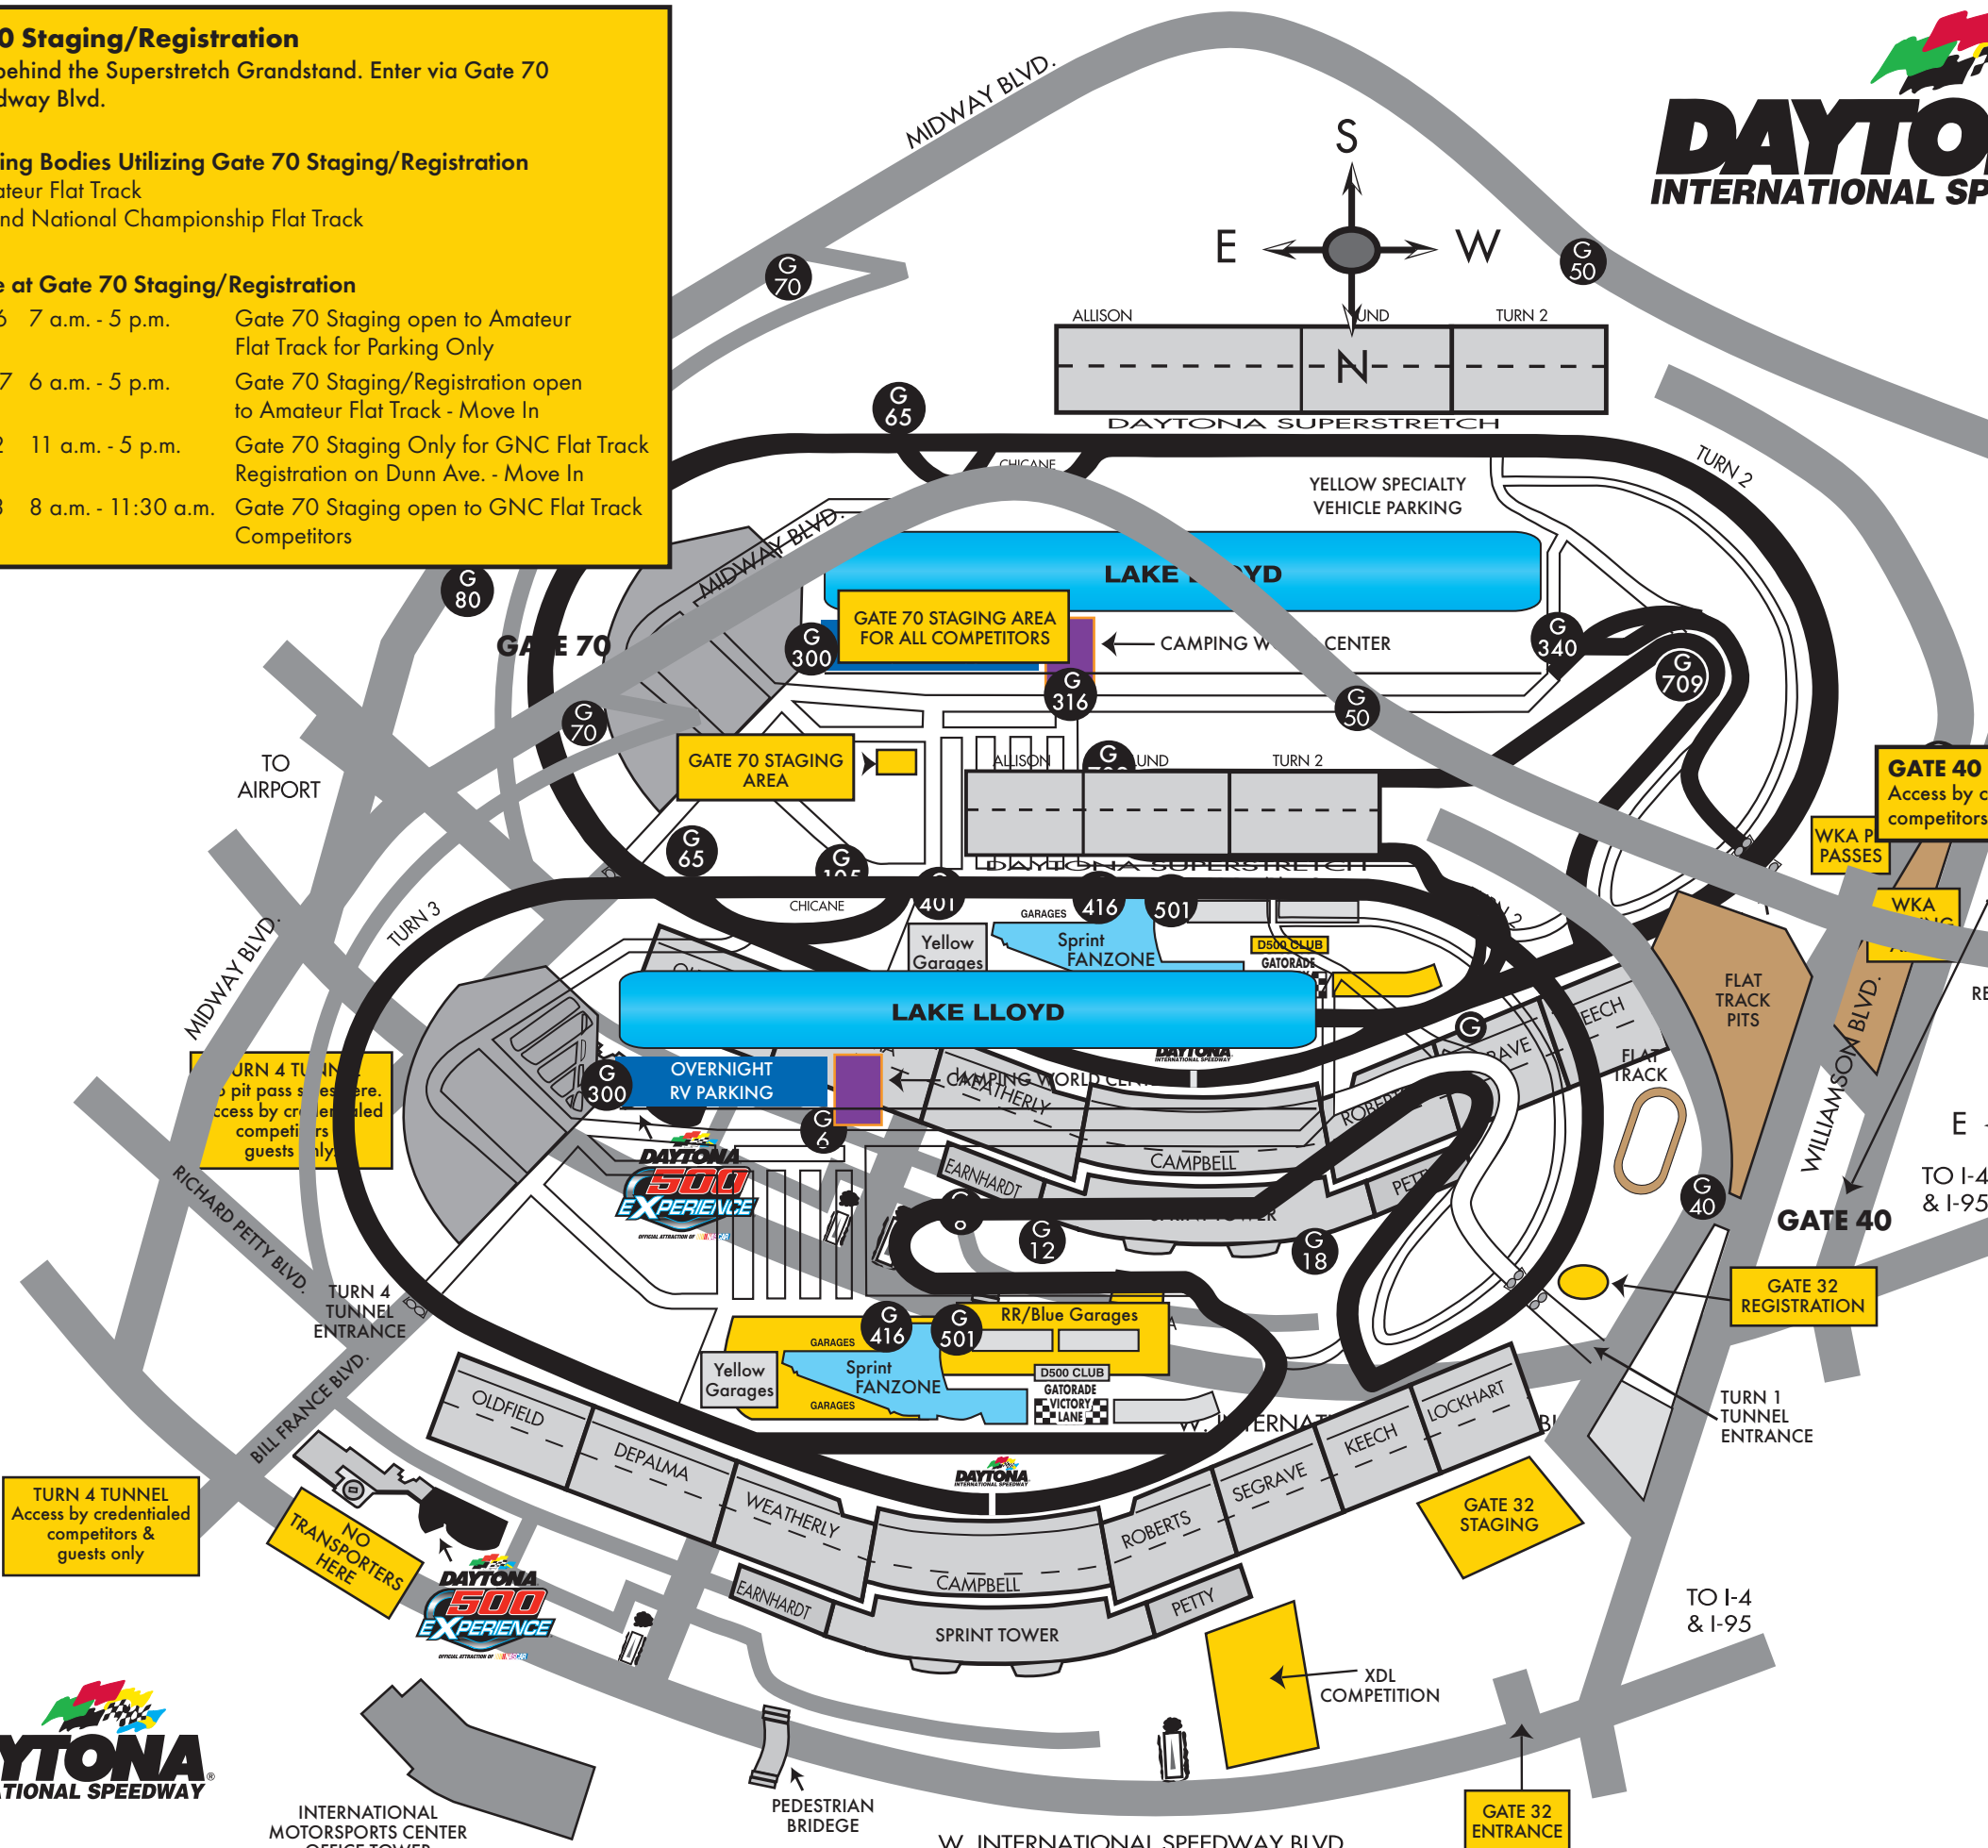

Gate 70 Staging/Registration

Located behind the Superstretch Grandstand. Enter via Gate 70 off of Midway Blvd.

Sanctioning Bodies Utilizing Gate 70 Staging/Registration

- Amateur Flat Track
- Grand National Championship Flat Track

Schedule at Gate 70 Staging/Registration

Feb 26	7 a.m. - 5 p.m.	Gate 70 Staging open to Amateur Flat Track for Parking Only
Feb. 27	6 a.m. - 5 p.m.	Gate 70 Staging/Registration open to Amateur Flat Track - Move In
Mar. 2	11 a.m. - 5 p.m.	Gate 70 Staging Only for GNC Flat Track Registration on Dunn Ave. - Move In
Mar. 3	8 a.m. - 11:30 a.m.	Gate 70 Staging open to GNC Flat Track Competitors

Gate 32 Staging/Registration

Located east of Cracker Barrel where the Dog Track was located. Enter off of Int'l Speedway Blvd.

Sanctioning Bodies Utilizing Gate 32 Staging/Registration

- CCS/ASRA/Team Hammer
- AHRMA
- AMA Pro Racing (staging only) - Registration on Dunn Ave.
- AMA Supercross
- AMA Amateur Supercross

Schedule at Gate 32 Staging/Registration

Feb 25	8 a.m. - 11:59 p.m.	CCS/ASRA/Team Hammer Staging 6:30 a.m. - 5 p.m. Registration - Move In
Feb. 26	12 a.m. - 11:59 p.m.	CCS/ASRA/Team Hammer Staging 1 p.m. - 5 p.m. Registration
Feb. 27	12 a.m. - 11:59 p.m.	CCS/ASRA Staging 7 a.m. - 4 p.m. Registration
Feb. 28	12 a.m. - 11:59 p.m.	CCS Registration - Guests and Crew
Feb. 28	12 a.m. - 11:59 p.m.	AHRMA Staging Only - Registration at Volusia County Fairgrounds - Move In
Mar. 2	12 a.m. - 11:59 p.m.	AMA Pro Road Racing - Staging Only
Mar. 4	12 a.m. - 11:59 p.m.	AMA Supercross - Staging Only
Mar. 5	12 a.m. - 11:59 p.m.	AMA Supercross & Amateur Supercross Staging
Mar. 5	8 a.m. - 11:00 a.m.	AMA Supercross Registration - Move In
Mar. 6	12 a.m. - 5 p.m.	AMA Amateur Supercross - Staging Only
Mar. 6	11 a.m. - 5 p.m.	AMA Supercross Registration - Move In